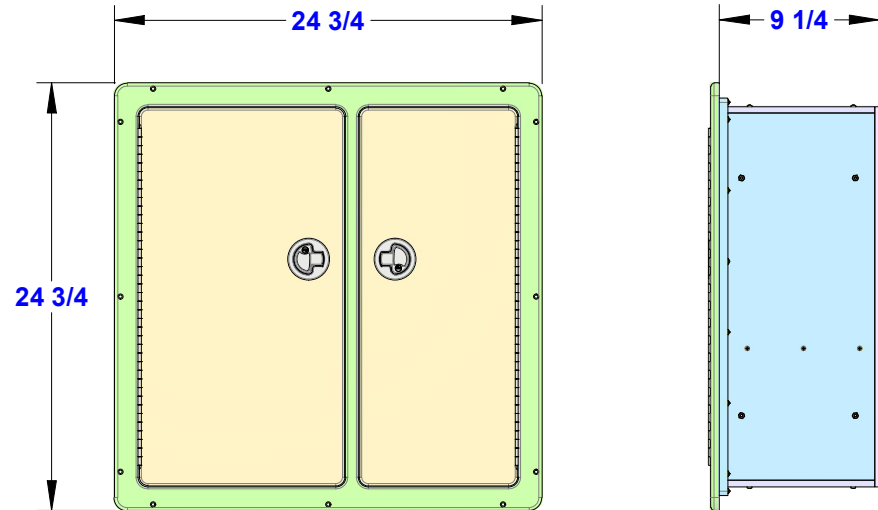

COLOR	ITEM #
White/White	13770-50441
Arctic White	13770-50442
Seafoam	13770-50443

Key Dimensions

24-3/4" wide x 24-3/4" tall x 9-1/4" deep

Fits Hole Cutout

23" wide x 23" tall

Features

- (5) 3650 Plano Tray Tackle Boxes: 10-7/8" wide x 7-3/8" deep x 1-3/4" tall
- (2) 3630 Plano Tray Tackle Boxes: 10-7/8" wide x 7-3/8" deep x 2-7/8" tall
- (2) Drawers: 6-1/4" wide x 6-1/2" deep x 6-1/4" tall
- (1) Storage Compartment with Lip: 8-1/2" wide x 6-1/4" tall x 7-1/2" deep