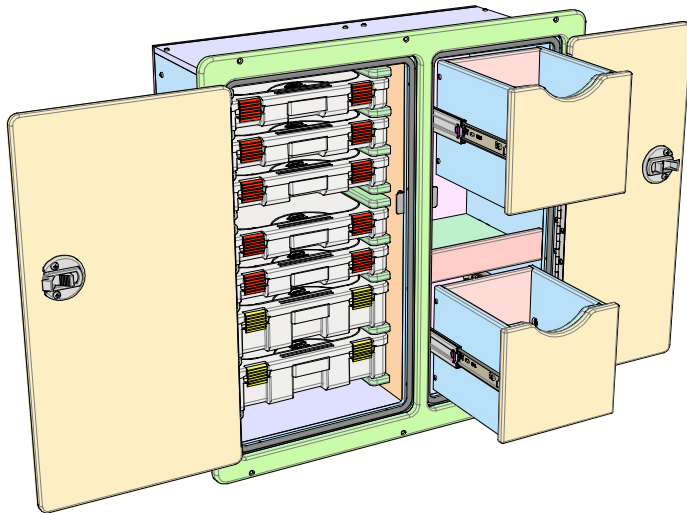

COLOR	ITEM #
White/White	13770-50441
Arctic White	13770-50442
Seafoam	13770-50443

Key Dimensions

24-3/4" wide x 24-3/4" tall x 9-1/4" deep

Fits Hole Cutout

23" wide x 23" tall

Features

- (5) 3650 Plano Tray Tackle Boxes: 10-7/8" wide x 7-3/8" deep x 1-3/4" tall
- (2) 3630 Plano Tray Tackle Boxes: 10-7/8" wide x 7-3/8" deep x 2-7/8" tall
- (2) Drawers: 6-1/4" wide x 6-1/2" deep x 6-1/4" tall
- (1) Storage Compartment with Lip: 8-1/2" wide x 6-1/4" tall x 7-1/2" deep