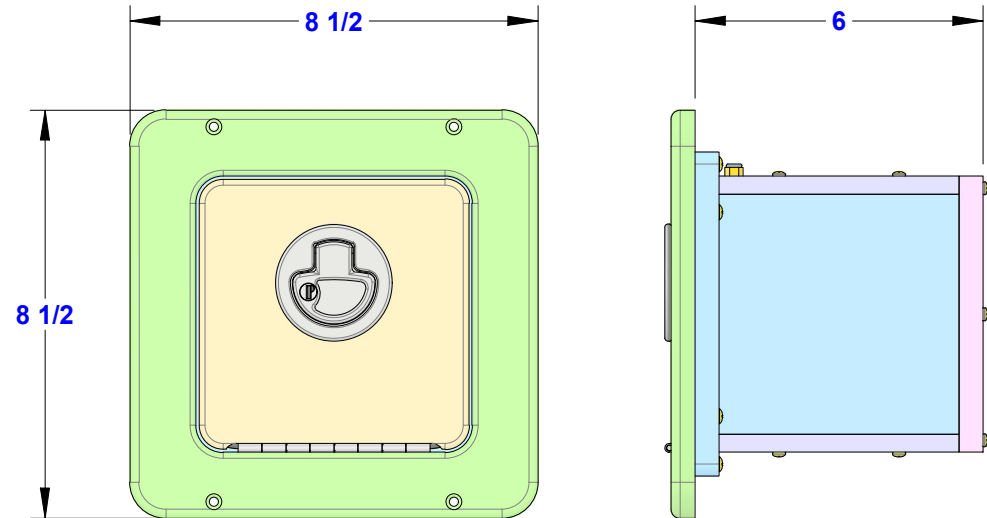

### Key Dimensions

8-1/2" wide x 8-1/2" tall x 6" deep

### Fits Hole Cutout

6-3/4" wide x 6-3/4" tall

### Features

Storage Area: 4-3/4" tall x 4-3/4" wide x 5" deep  
Stainless Steel Locking Latch