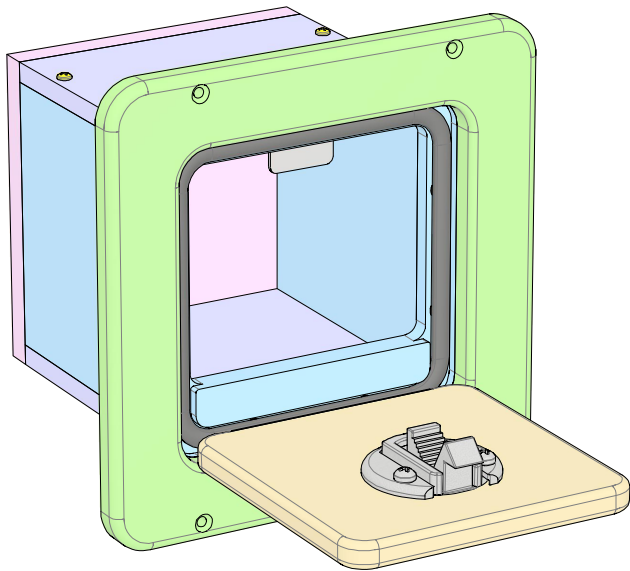

COLOR	ITEM #
White/White	13770-51801
Arctic White	13770-51802
Seafoam	13770-51803

### Key Dimensions

8-1/2" wide x 8-1/2" tall x 6" deep

### Fits Hole Cutout

6-3/4" wide x 6-3/4" tall

### Features

Storage Area: 4-3/4" tall x 4-3/4" wide x 5" deep  
Stainless Steel Locking Latch