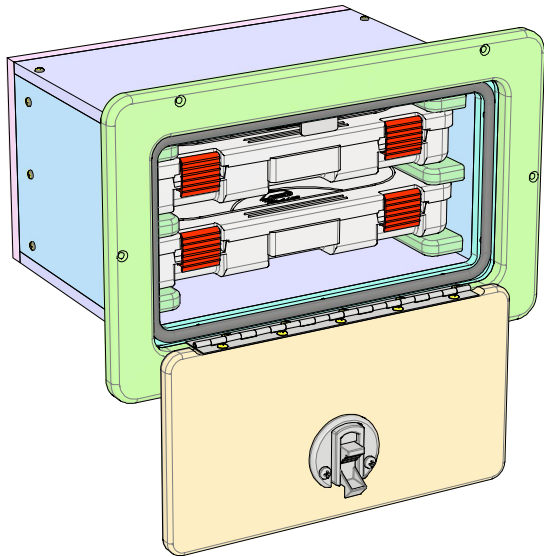

COLOR	ITEM #
White/White	13770-51941
Arctic White	13770-51942
Seafoam	13770-51943

Key Dimensions

14-3/4" wide x 9-1/4" tall x 9" deep

Fits Hole Cutout

13" wide x 7-1/2" tall

Features

(2) 3650 Plano Tackle Trays: 10-7/8" wide x 7-3/8" deep x 1-3/4" tall