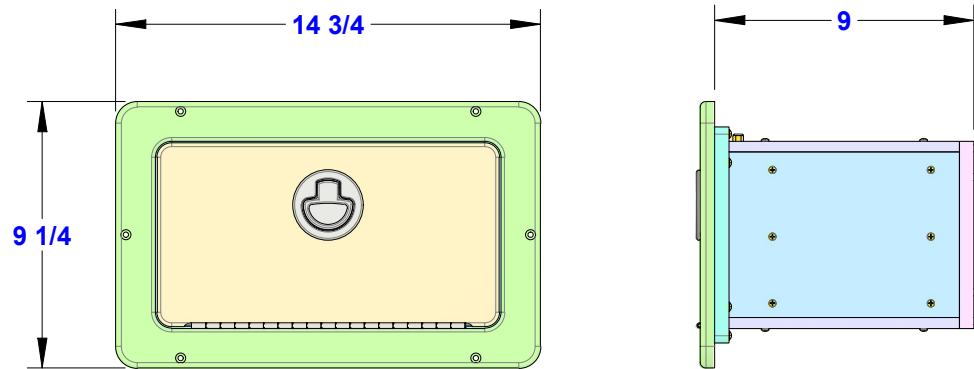

COLOR	ITEM #
White/White	13770-51941
Arctic White	13770-51942
Seafoam	13770-51943

Key Dimensions

14-3/4" wide x 9-1/4" tall x 9" deep

Fits Hole Cutout

13" wide x 7-1/2" tall

Features

(2) 3650 Plano Tackle Trays: 10-7/8" wide x 7-3/8" deep x 1-3/4" tall