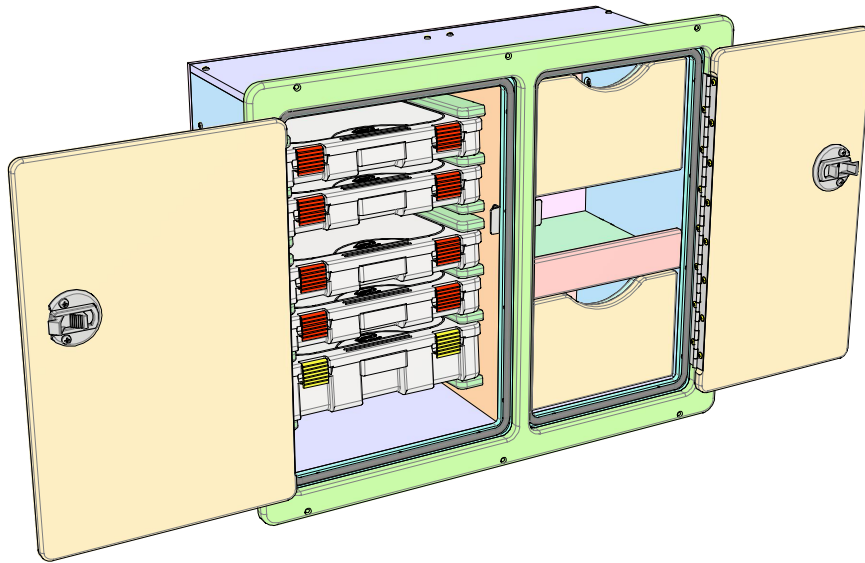

COLOR	ITEM #
White/White	13770-51241
Arctic White	13770-51242
Seafoam	13770-51243

Key Dimensions

25-1/4" wide x 20-1/2" tall x 9-1/8" deep

Fits Hole Cutout

23-1/2" wide x 18-3/4" tall

Features

- (4) 3650 Plano Tackle Trays: 10-7/8" wide x 7-3/8" deep x 1-3/4" tall
- (1) 3630 Plano Tackle Trays: 10-7/8" wide x 7-1/4" deep x 2-3/4" tall
- (2) Drawers: 6-3/4" wide x 6-1/2" deep x 4-7/8" tall
- (1) Storage Area w/ Lip: 8-3/4" wide x 7-7/8" deep x 5" tall