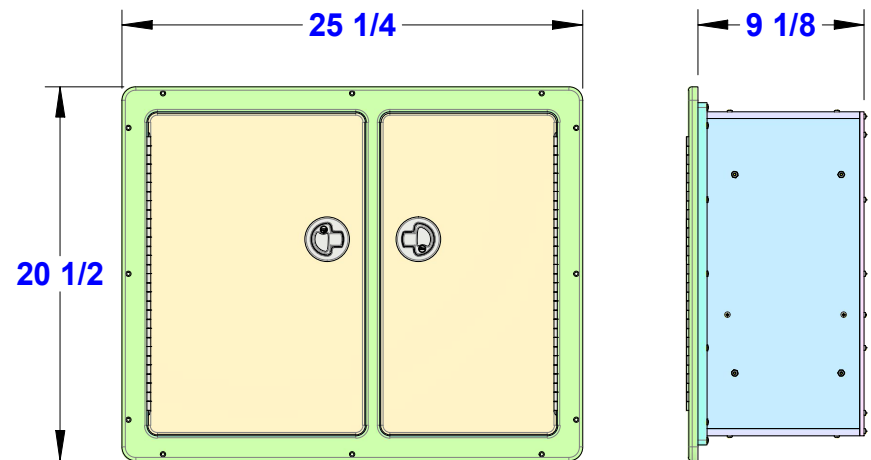

COLOR	ITEM #
White/White	13770-51241
Arctic White	13770-51242
Seafoam	13770-51243

Key Dimensions

25-1/4" wide x 20-1/2" tall x 9-1/8" deep

Fits Hole Cutout

23-1/2" wide x 18-3/4" tall

Features

- (4) 3650 Plano Tackle Trays: 10-7/8" wide x 7-3/8" deep x 1-3/4" tall
- (1) 3630 Plano Tackle Trays: 10-7/8" wide x 7-1/4" deep x 2-3/4" tall
- (2) Drawers: 6-3/4" wide x 6-1/2" deep x 4-7/8" tall
- (1) Storage Area w/ Lip: 8-3/4" wide x 7-7/8" deep x 5" tall