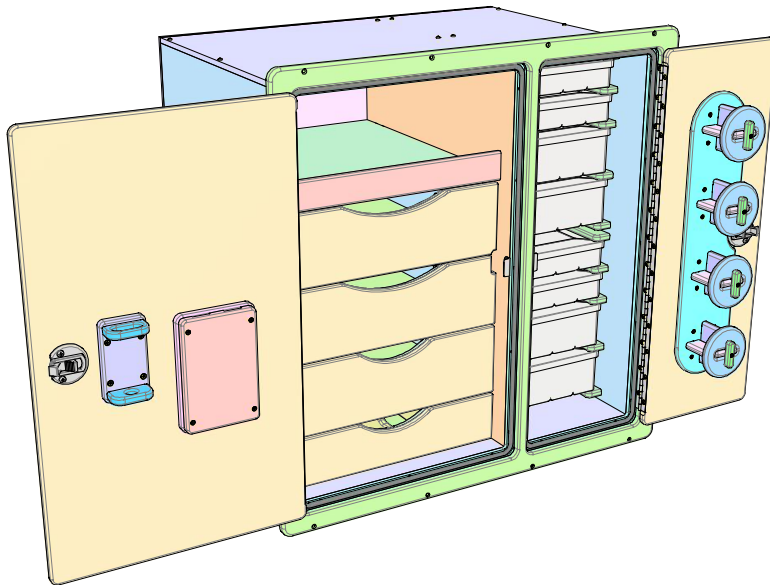

COLOR	ITEM #
White/White	13770-51301
Arctic White	13770-51302
Seafoam	13770-51303

Key Dimensions

30-5/8" wide x 30-5/8" tall x 20-1/2" deep

Fits Hole Cutout

28-7/8" wide x 28-7/8" tall

Features

- (4) 3730 Plano Tackle Trays: 14" wide x 9" deep x 3-1/4" tall
- (4) 3700 Plano Tackle Trays: 14" wide x 9" deep x 2" tall
- (3) Drawers: 14" wide x 16-5/8" deep x 4-1/4" tall
- (1) Drawer with Dividers: 14" wide x 16" deep x 2-3/4" tall
- (1) Catch All w/ Lip: 16" wide x 17-3/8" deep x 7-1/4" tall