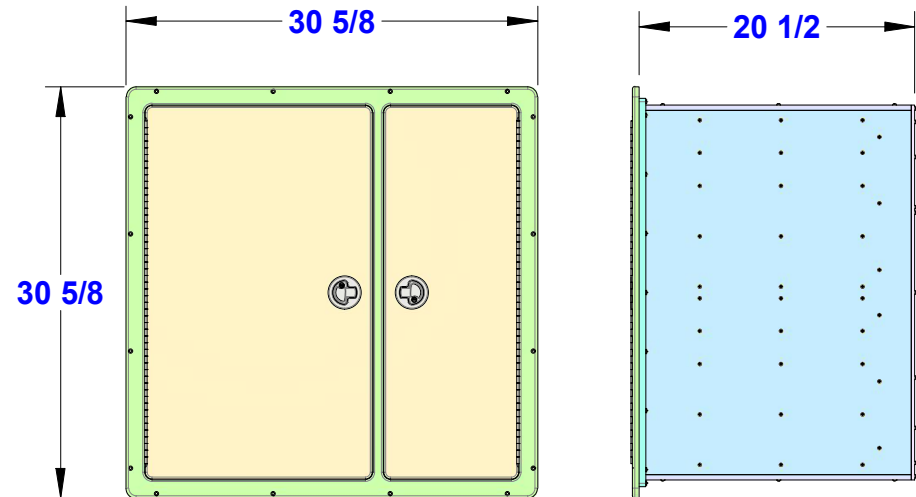

COLOR	ITEM #
White/White	13770-51301
Arctic White	13770-51302
Seafoam	13770-51303

Key Dimensions

30-5/8" wide x 30-5/8" tall x 20-1/2" deep

Fits Hole Cutout

28-7/8" wide x 28-7/8" tall

Features

- (4) 3730 Plano Tackle Trays: 14" wide x 9" deep x 3-1/4" tall
- (4) 3700 Plano Tackle Trays: 14" wide x 9" deep x 2" tall
- (3) Drawers: 14" wide x 16-5/8" deep x 4-1/4" tall
- (1) Drawer with Dividers: 14" wide x 16" deep x 2-3/4" tall
- (1) Catch All w/ Lip: 16" wide x 17-3/8" deep x 7-1/4" tall