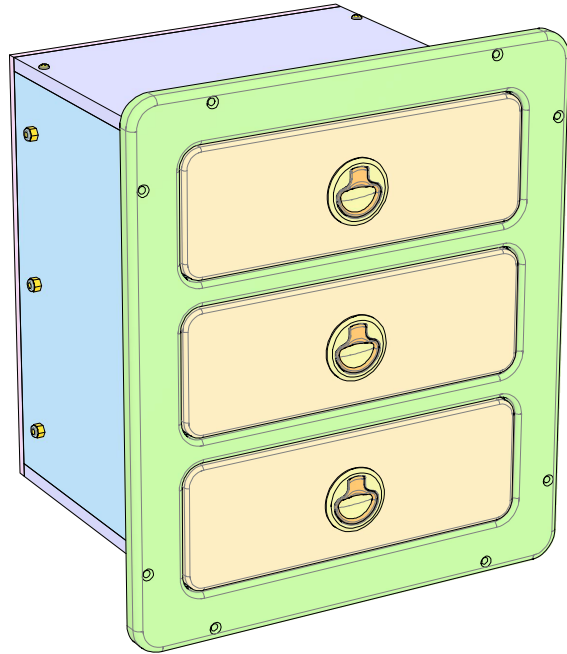

COLOR	ITEM #
White/White	13770-53761
Arctic White	13770-53762
Seafoam	13770-53763

Key Dimensions

12-5/8" wide x 14-1/2" tall x 8-3/4" deep

Fits Hole Cutout

10-7/8" wide x 12-3/4" tall

Features

(3) Drawers: 6-13/16" wide x 7-1/4" deep x 1-1/2" tall