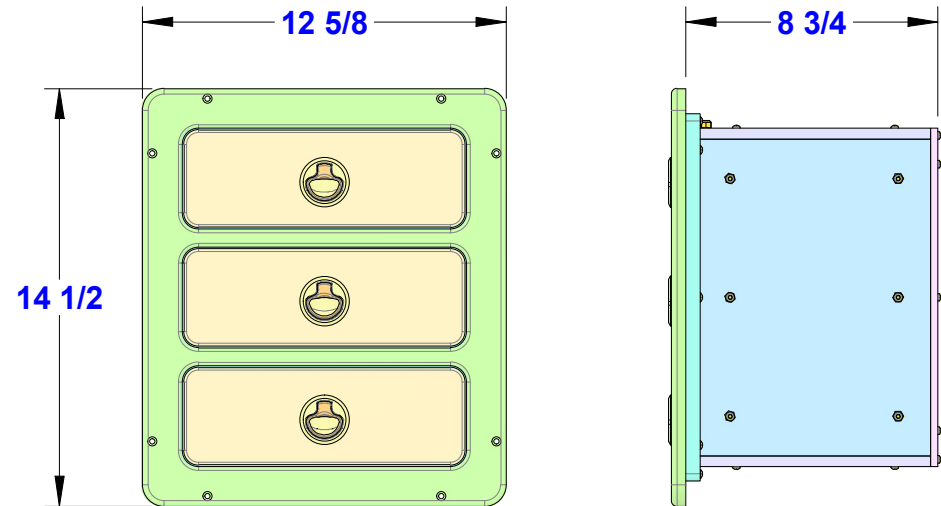

COLOR	ITEM #
White/White	13770-53761
Arctic White	13770-53762
Seafoam	13770-53763

Key Dimensions

12-5/8" wide x 14-1/2" tall x 8-3/4" deep

Fits Hole Cutout

10-7/8" wide x 12-3/4" tall

Features

(3) Drawers: 6-13/16" wide x 7-1/4" deep x 1-1/2" tall