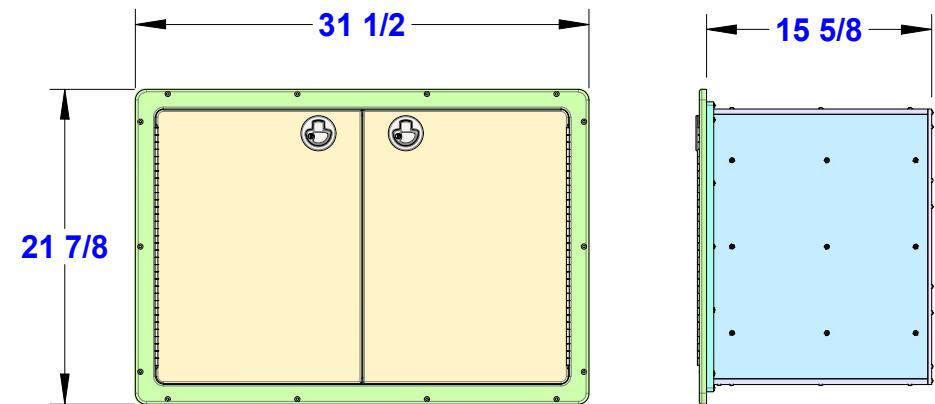

COLOR	ITEM #
White/White	13770-50251
Arctic White	13770-50252
Seafoam	13770-50253

Key Dimensions

31-1/2" wide x 21-7/8" tall x 15-5/8" deep

Fits Hole Cutout

29-3/4" wide x 20-1/8" tall

Features

- (2) 3730 Plano Tackle Trays: 14" wide x 9" deep x 3-1/4" tall
- (4) 3700 Plano Tackle Trays: 14" wide x 9" deep x 2" tall
- (3) Drawers: 11-1/2" wide x 12-5/8" deep x 5-1/8" tall
- (1) Storage Compartment 4-1/8" wide x 8" tall x 13-7/8" deep
- (1) Storage Compartment 4-1/8" wide x 9-5/8" tall x 14-1/4" deep