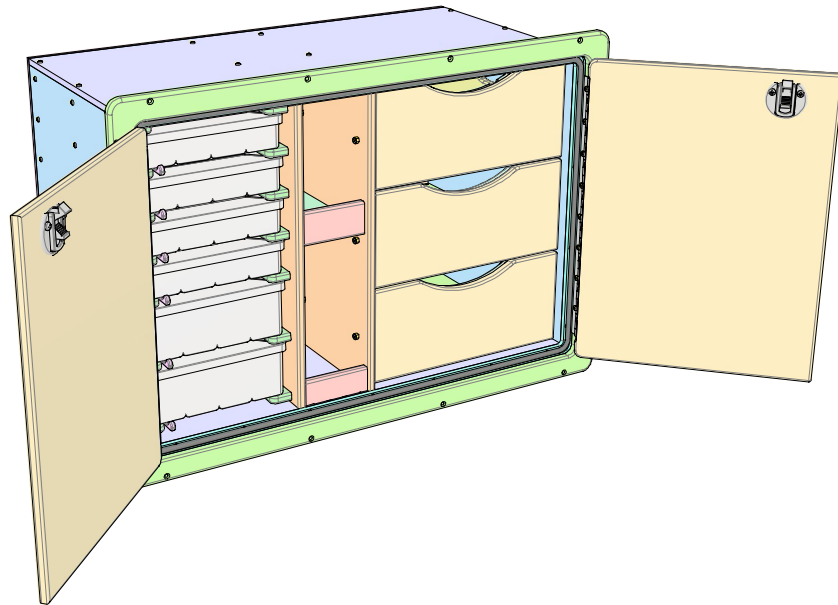

COLOR	ITEM #
White/White	13770-50251
Arctic White	13770-50252
Seafoam	13770-50253

Key Dimensions

31-1/2" wide x 21-7/8" tall x 15-5/8" deep

Fits Hole Cutout

29-3/4" wide x 20-1/8" tall

Features

- (2) 3730 Plano Tackle Trays: 14" wide x 9" deep x 3-1/4" tall
- (4) 3700 Plano Tackle Trays: 14" wide x 9" deep x 2" tall
- (3) Drawers: 11-1/2" wide x 12-5/8" deep x 5-1/8" tall
- (1) Storage Compartment 4-1/8" wide x 8" tall x 13-7/8" deep
- (1) Storage Compartment 4-1/8" wide x 9-5/8" tall x 14-1/4" deep