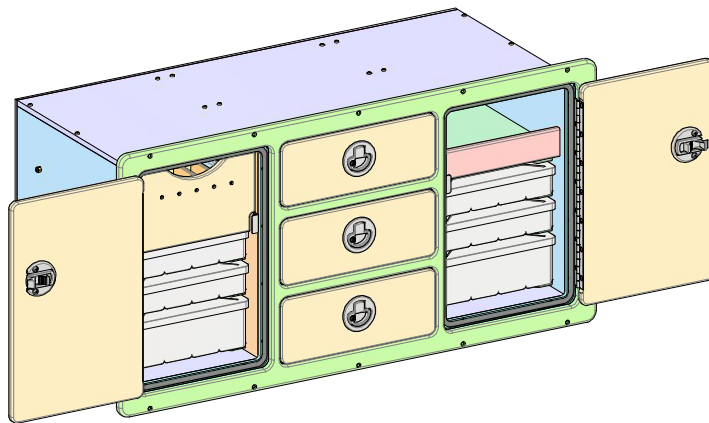

COLOR	ITEM #
White/White	13770-52181
Arctic White	13770-52182
Seafoam	13770-52183

### Key Dimensions

36" wide x 18-1/4" tall x 15-3/8" deep

### Fits Hole Cutout

34-1/4" wide x 16-1/2" tall

### Features

- (2) 3730 Plano Tackle Trays: 14" wide x 9" deep x 3-1/4" tall
- (4) 3700 Plano Tackle Trays: 14" wide x 9" deep x 2" tall
- (2) Drawers: 8-25/32" wide x 13-7/8" deep x 2-23/32" tall
- (1) Drawer with Dividers: 7-1/8" wide x 11-5/8" deep x 3" tall
- (1) Drawer with Dividers: 8-25/32" wide x 13-7/8" deep x 2-9/16" tall
- (1) Storage Compartment: 9-1/4" wide x 13-1/2" deep x 4-5/8" tall