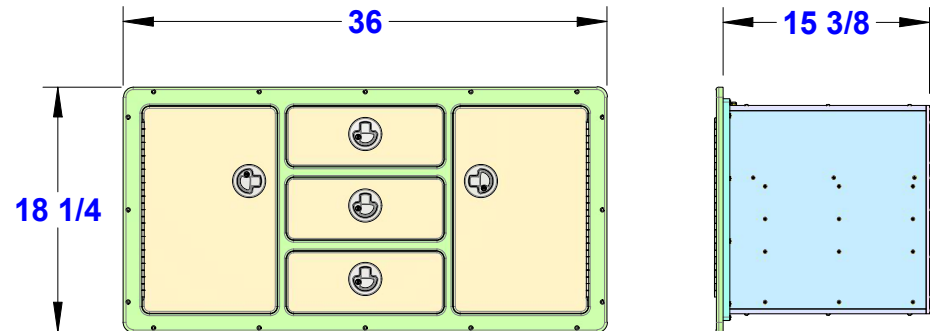

### Key Dimensions

36" wide x 18-1/4" tall x 15-3/8" deep

### Fits Hole Cutout

34-1/4" wide x 16-1/2" tall

### Features

- (2) 3730 Plano Tackle Trays: 14" wide x 9" deep x 3-1/4" tall
- (4) 3700 Plano Tackle Trays: 14" wide x 9" deep x 2" tall
- (2) Drawers: 8-25/32" wide x 13-7/8" deep x 2-23/32" tall
- (1) Drawer with Dividers: 7-1/8" wide x 11-5/8" deep x 3" tall
- (1) Drawer with Dividers: 8-25/32" wide x 13-7/8" deep x 2-9/16" tall
- (1) Storage Compartment: 9-1/4" wide x 13-1/2" deep x 4-5/8" tall